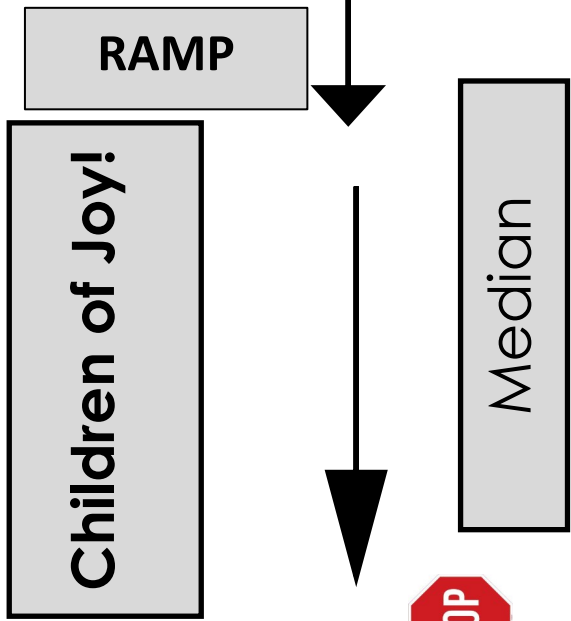

SPEED LIMIT **10** MPH

Please drive slowly and **DO NOT** use your cell phone.

 Carline
 Parking
 ALL Traffic

Crownridge Drive

PM CARLINE ONLY

COJ Parking Lot

When it is safe to exit your car, take your child out of the car, go up the **RAMP**, and bring them to a COJ staff member.

SPEED LIMIT 10 MPH Please drive slowly and **DO NOT** use your cell phone. 

Bush Parking Lot
DO NOT CUT THROUGH

Bush Elementary

AM CARLINE ONLY

Please pull all the way up to the stop sign.

Crownridge Drive