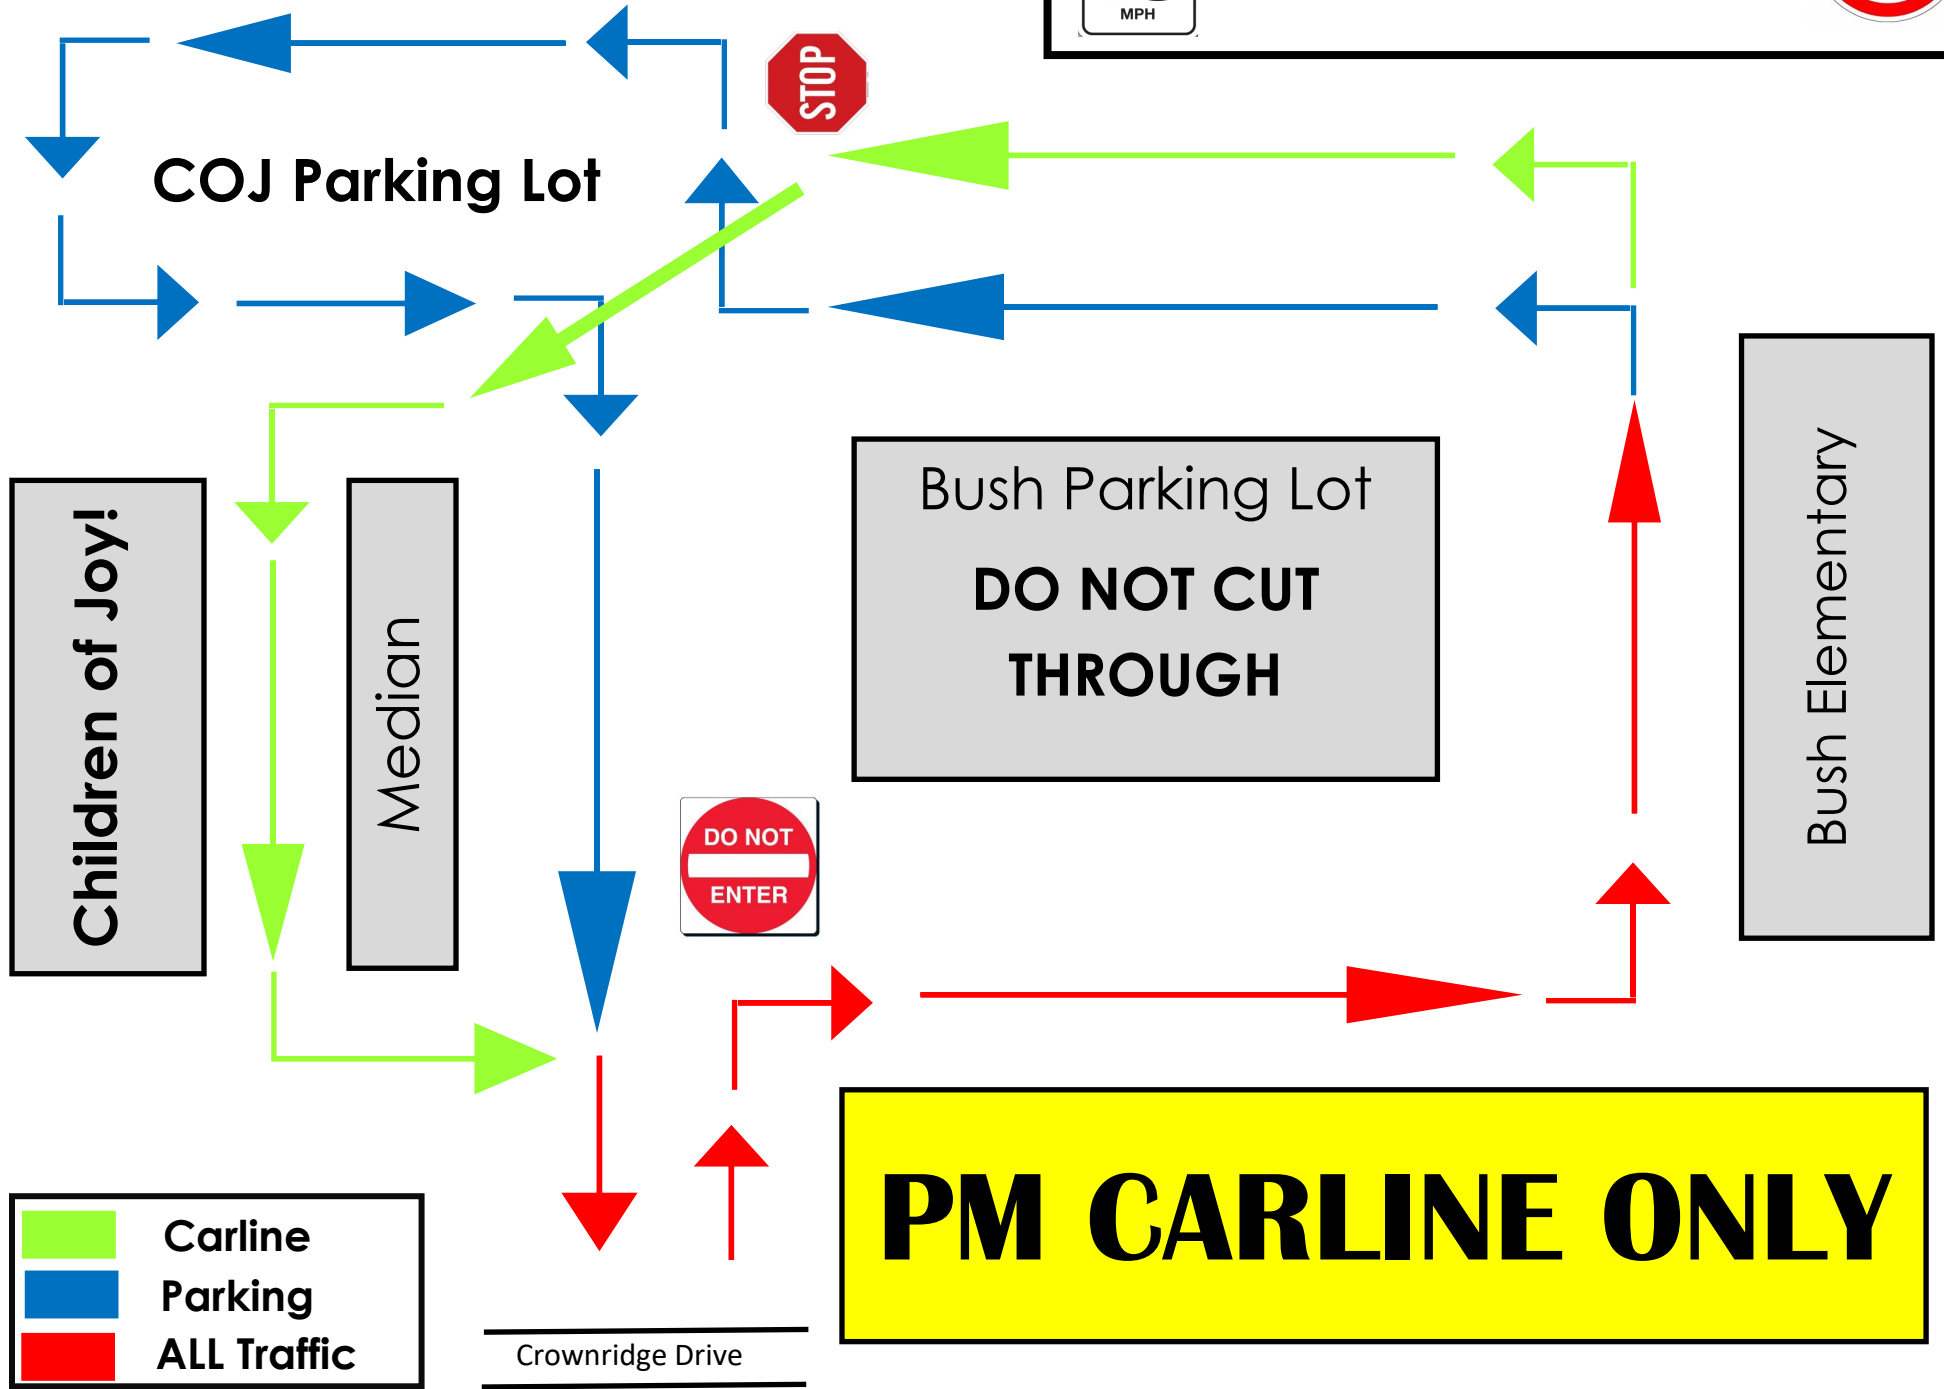

SPEED LIMIT **10** MPH

Please drive slowly and **DO NOT** use your cell phone.

 Carline
 Parking
 ALL Traffic

Crownridge Drive

PM CARLINE ONLY

COJ Parking Lot

When it is safe to exit your car, take your child out of the car, go up the **RAMP**, and bring them to a COJ staff member.

SPEED LIMIT 10 MPH Please drive slowly and **DO NOT** use your cell phone. 

Bush Parking Lot
DO NOT CUT THROUGH

Bush Elementary

AM CARLINE ONLY

Please pull all the way up to the stop sign.

Crownridge Drive